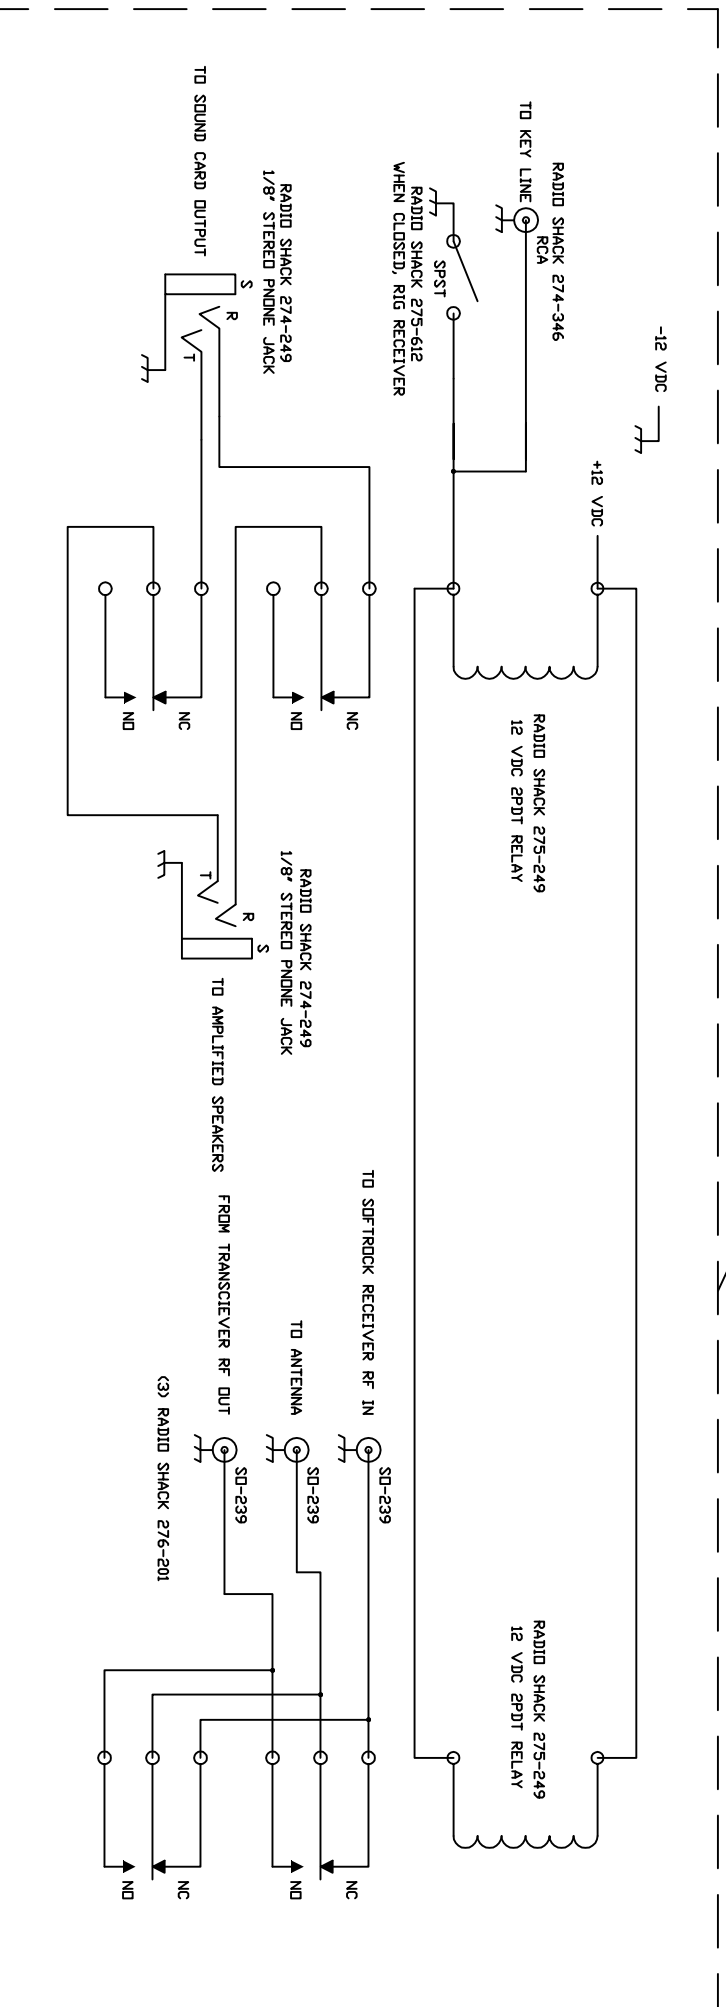

# SOFTROCK INTERFACE by KJ9T

BUILT IN RADIO SHACK ALUMINUM BOX 270-238

RADIO SHACK 275-249  
12 VDC 2PDT RELAY  
BOTTOM VIEW